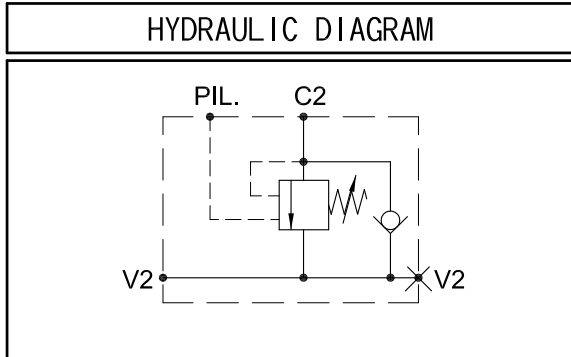

OVERCENTRE VALVES

COCS-EJ-38-02-FA-P4

DIMENSIONS (mm)

Type	A	B	C	D	E	F	G	H	I	V2	PL.
COCS-EJ-38-02-FA-P4	90	55	30	71	39	28	6.5	25	9	3/8" BSPP	1/4" BSPP
COCS-EJ-12-02-FA-P4	90	65	35	71	39	28	6.5	25	9	1/2" BSPP	1/4" BSPP

COCS-EJ-38-02-FA-P4

Pilot Ratio 4:1

Port Size

38=3/8" BSPP
12=1/2" BSPP

Opening Pressure

02=10-350BAR