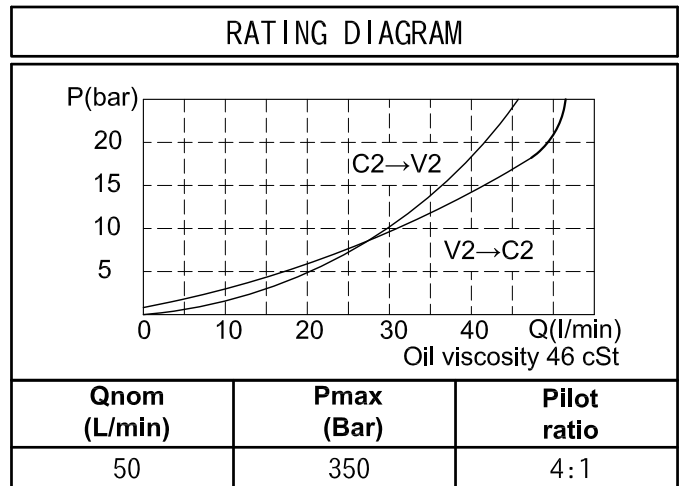

OVERCENTRE VALVES

COCS-EJ-38-02-FA-P4

DIMENSIONS (mm)

Type	A	B	C	D	E	F	G	H	I	V2	PL.
COCS-EJ-38-02-FA-P4	90	55	30	71	39	28	6.5	25	9	3/8" BSPP	1/4" BSPP
COCS-EJ-12-02-FA-P4	90	65	35	71	39	28	6.5	25	9	1/2" BSPP	1/4" BSPP

COCS-EJ-38-02-FA-P4

Pilot Ratio 4:1

Port Size

38=3/8" BSPP
12=1/2" BSPP

Opening Pressure

02=10-350BAR