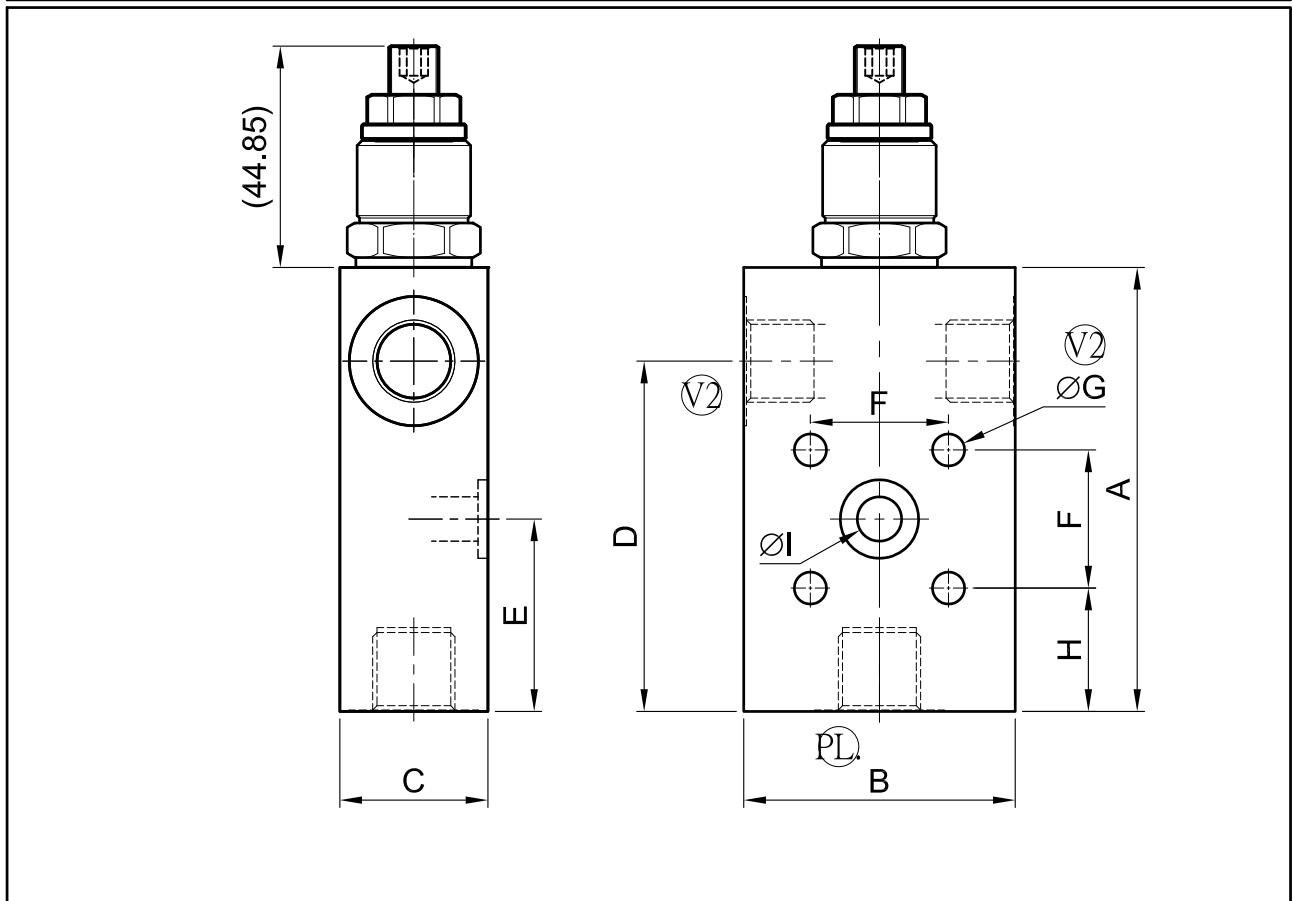

OVERCENTRE VALVES

COCS-EJ-38-02-FA-P4

DIMENSIONS (mm)

Type	A	B	C	D	E	F	G	H	I	V2	PL.
COCS-EJ-38-02-FA-P4	90	55	30	71	39	28	6.5	25	9	3/8" BSPP	1/4" BSPP
COCS-EJ-12-02-FA-P4	90	65	35	71	39	28	6.5	25	9	1/2" BSPP	1/4" BSPP

COCS-EJ-38-02-FA-P4

Pilot Ratio 4:1

Port Size

38=3/8" BSPP
12=1/2" BSPP

Opening Pressure

02=10-350BAR